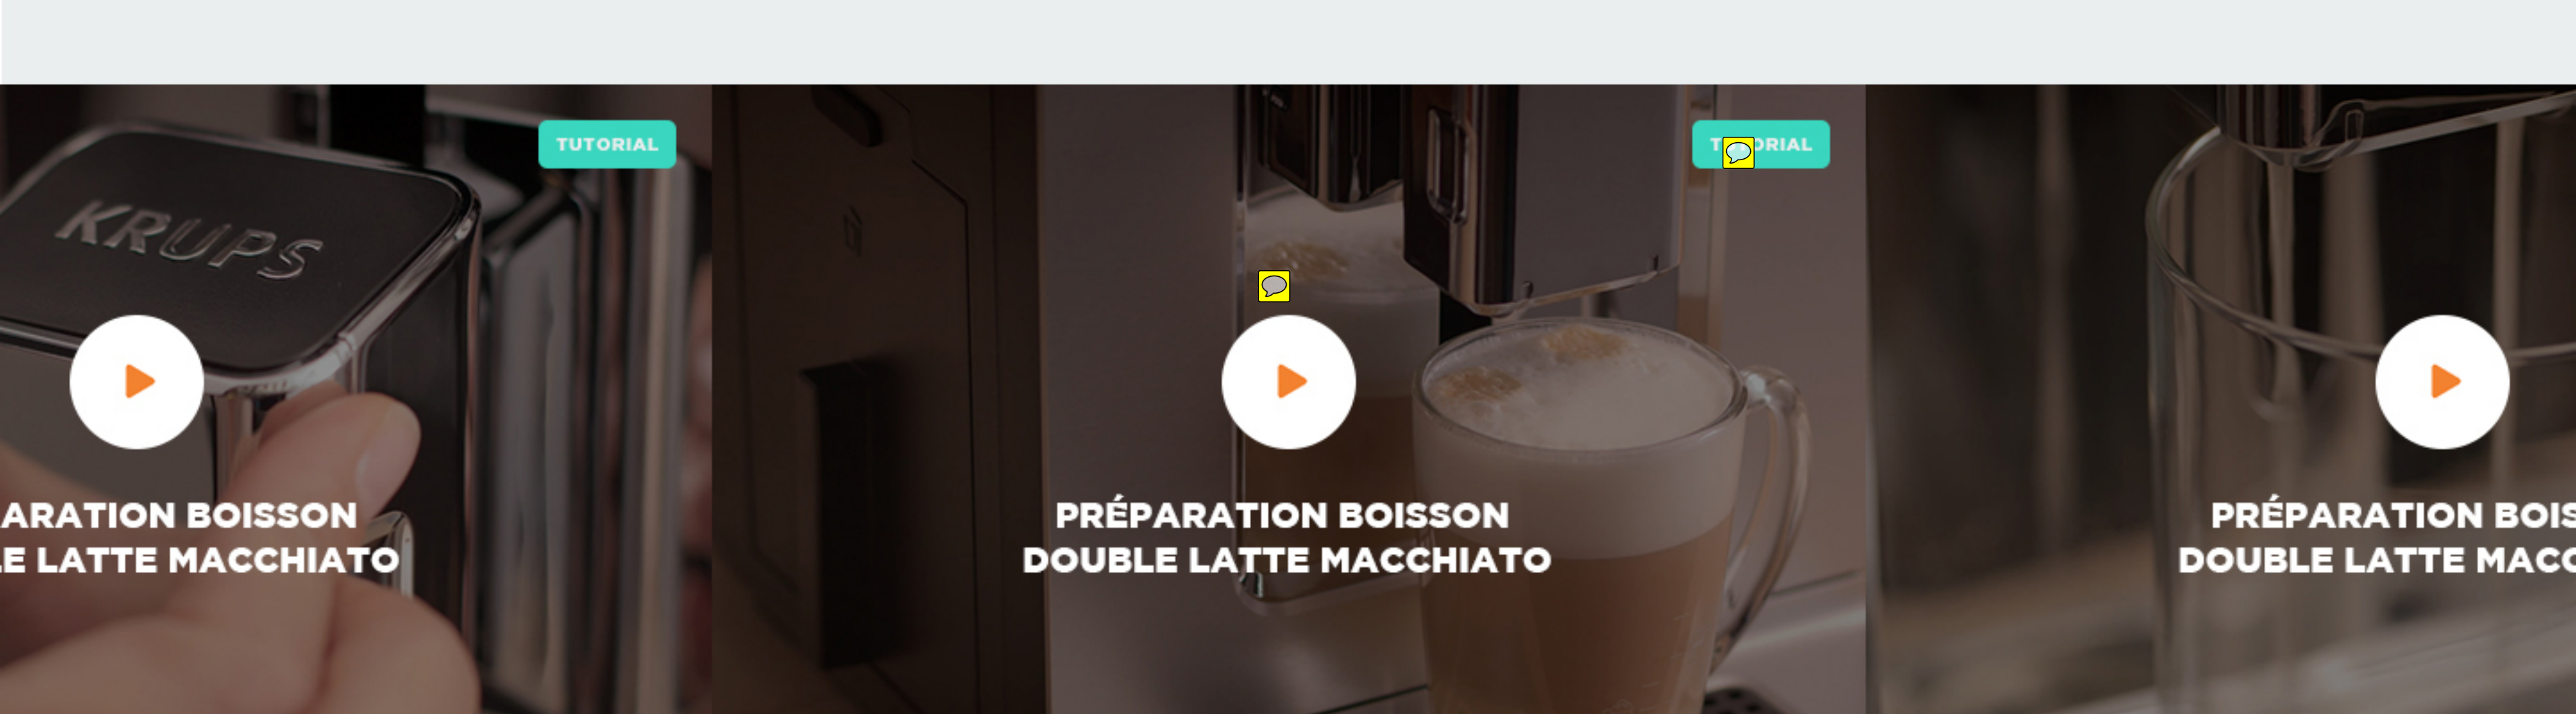

VIDEOS

ENJOY EVIDENCE PLUS AT HOME

BUY ONLINE